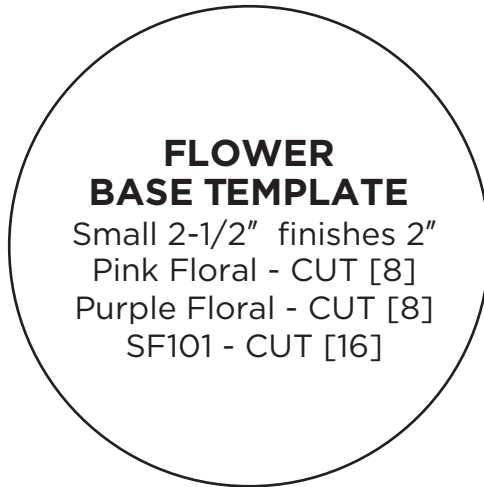

Line up with cab of truck

**PICK UP TRUCK
BODY**

CUT [1]
Body Color

FLOWER BASE TEMPLATE

Medium 4-1/4" Finishes 3-3/4"

Pink Floral - CUT [4]
Purple Floral - CUT [4]
Cream Dot - CUT [8]
SF 101 - CUT [16]

FLOWER PETAL TEMPLATE

DOOR HANDLE
CUT [1]
Gray/Silver

APPLIQUE TEMPLATE
Vintage Crossroads

PICK UP TRUCK BODY
CUT [1]
Body Color

TIRE
CUT [2]
Black

1"
Registration
Square

Line up with bed of truck

**FLOWER
BASE TEMPLATE & PETALS**

Large 6" finishes 5.5"
Cream Dot - CUT [4]
Pink Floral - CUT [6]
Purple Floral - CUT [6]
SF101 - CUT [4]

**FLOWER
PETAL TEMPLATE**

Small
Pink - CUT 12
Blue - CUT 12
Lavender - CUT 12
Cream - CUT 12

**FLOWER
BASE TEMPLATE**

Small 2-1/2" finishes 2"
Pink Floral - CUT [8]
Purple Floral - CUT [8]
SF101 - CUT [16]

1"
Registration
Square