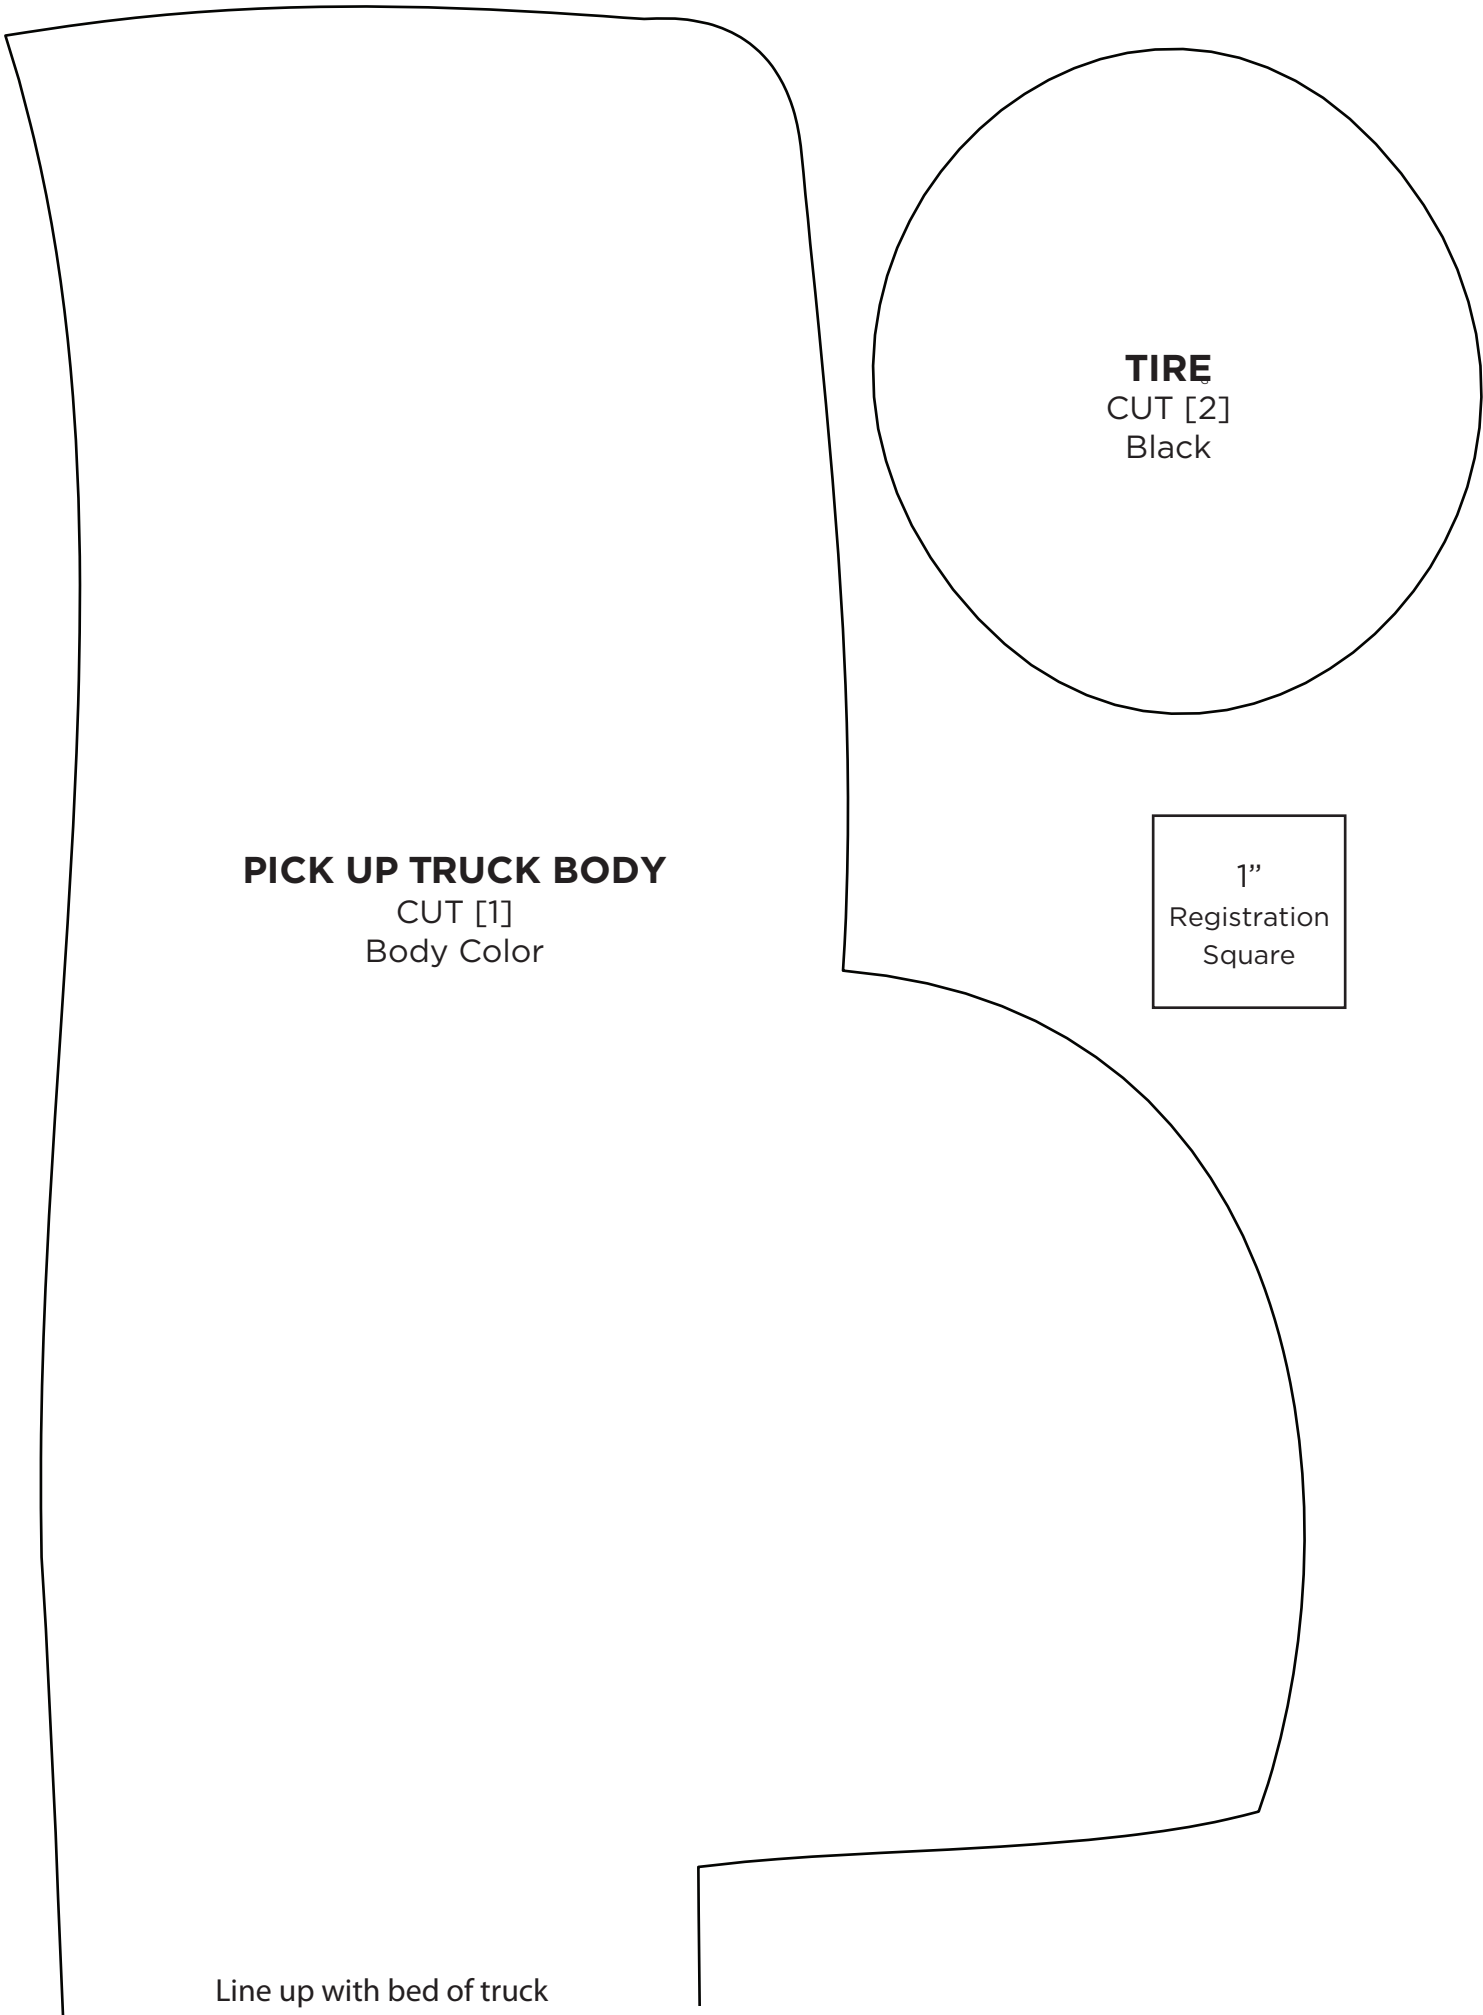

Line up with cab of truck

**PICK UP TRUCK
BODY**

CUT [1]
Body Color

FLOWER BASE TEMPLATE

Medium 4-1/4" Finishes 3-3/4"

Pink Floral - CUT [4]
Purple Floral - CUT [4]
Cream Dot - CUT [8]
SF 101 - CUT [16]

FLOWER PETAL TEMPLATE

Medium

Pink- CUT [6]
Blue - CUT [6]
Lavender - CUT [6]
Cream - CUT [6]
Pink Floral - CUT [12]
Purple Floral - CUT [12]

THE GREAT
SEWING
adventure
ACROSS ILLINOIS

Vintage **APPLIQUE TEMPLATE**
Crossroads

BUMPER
CUT [1]
Gray/Silver

DOOR HANDLE
CUT [1]
Gray/Silver

APPLIQUE TEMPLATE
Vintage Crossroads

PICK UP TRUCK BODY
CUT [1]
Body Color

TIRE
CUT [2]
Black

1"
Registration
Square

Line up with bed of truck

**FLOWER
BASE TEMPLATE & PETALS**

Large 6" finishes 5.5"
Cream Dot - CUT [4]
Pink Floral - CUT [6]
Purple Floral - CUT [6]
SF101 - CUT [4]

**FLOWER
PETAL TEMPLATE**

Small
Pink - CUT 12
Blue - CUT 12
Lavender - CUT 12
Cream - CUT 12

**FLOWER
BASE TEMPLATE**