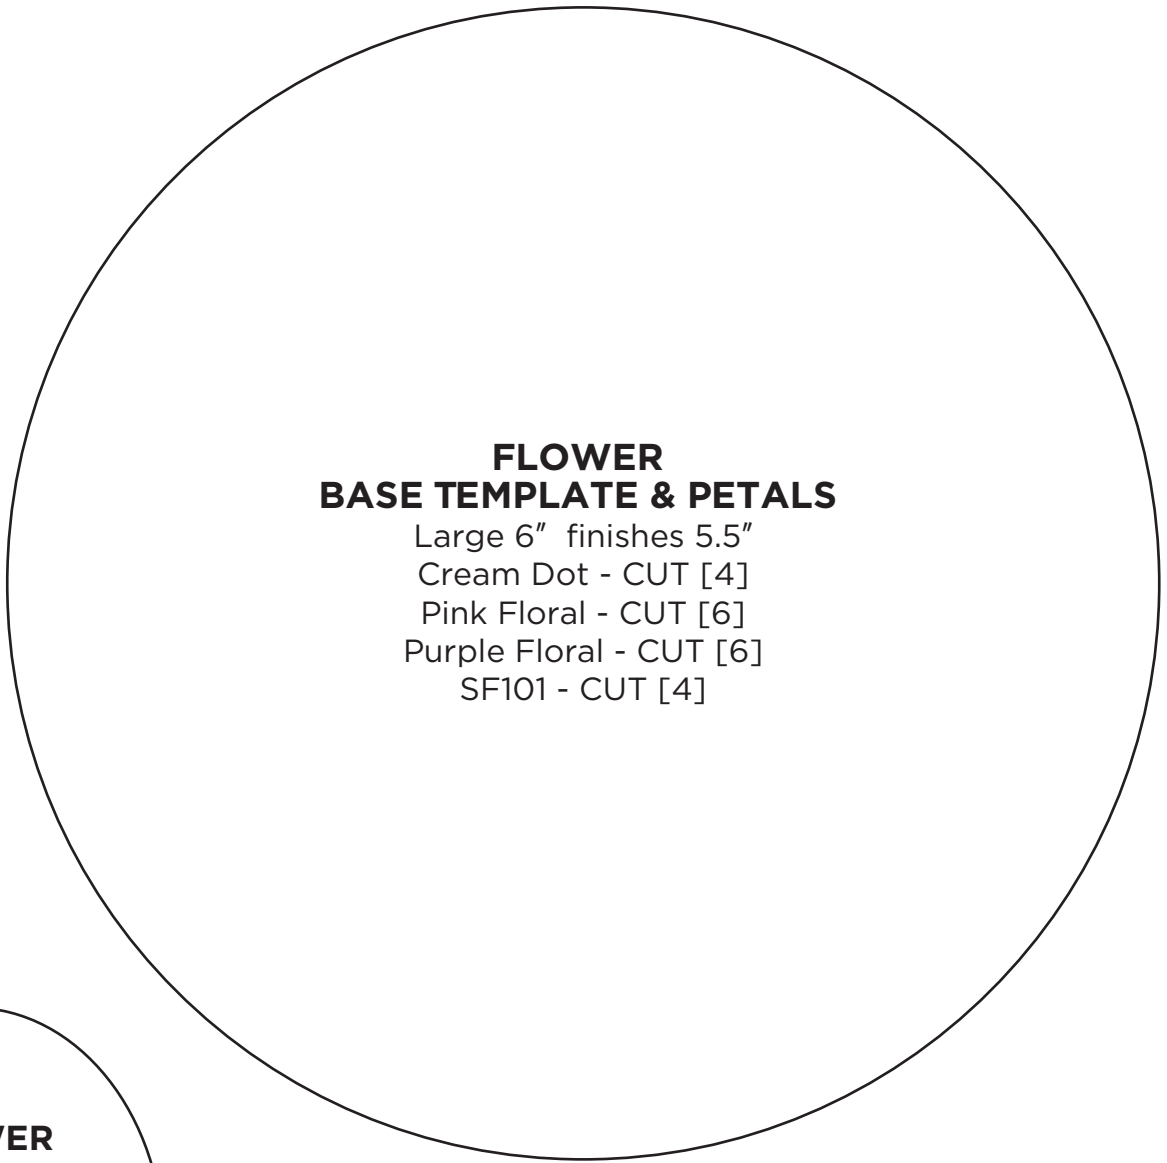

DOOR HANDLE
CUT [1]
Gray/Silver

APPLIQUE TEMPLATE
Vintage Crossroads

PICK UP TRUCK BODY
CUT [1]
Body Color

TIRE
CUT [2]
Black

1"
Registration
Square

Line up with bed of truck

**FLOWER
BASE TEMPLATE & PETALS**

Large 6" finishes 5.5"
Cream Dot - CUT [4]
Pink Floral - CUT [6]
Purple Floral - CUT [6]
SF101 - CUT [4]

**FLOWER
PETAL TEMPLATE**

Small
Pink - CUT 12
Blue - CUT 12
Lavender - CUT 12
Cream - CUT 12

**FLOWER
BASE TEMPLATE**